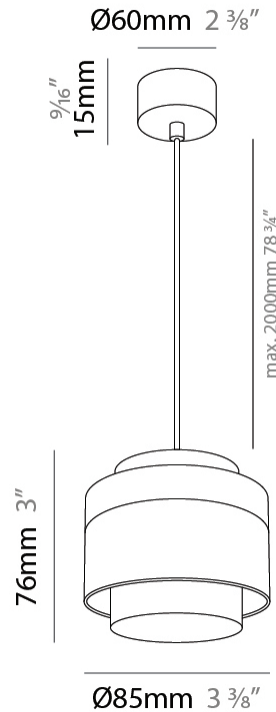

A7100000- -

base number   Color   Finish
Temperature   Options

1. To build a product code in our configurator select the specify button on the base model # product page
2. To build a manual product code on this datasheet choose from the options listed below in blue font and add the suffix to the base model #

GENERAL

Series: Zoom
Brand: Letroh
Division: Architectural
Mounting Type: Suspension
Mounting Location: Ceiling
Subcategory: Pendant

PHYSICAL

Shape: Rectangle
Diameter (mm): 85
Diameter (in): 3 3/8
Height (mm): 76
Height (in): 3
Max. Overall Height (mm): 2076
Max. Overall Height (in): 81 3/4
Light Distribution: Adjustable / Downlight
Weight (kg): 0.47
Fixture Finish: WHI / BLK
Fixture Material: Aluminum
Cable Details: 2,000mm / 78 3/4" Transparent Cable

ELECTRICAL

Lamp Type: LED (Zhaga Standard)
Input Wattage (W): 14.7
Total Output Wattage (W): 12.7
Dimming: Tri-Mode (Non-Dimming and Phase Dimming (120Vac only) and 0-10V Dimming)
Driver Included: No
Driver Location: Remote
Driver Type: Constant Current - Universal
Driver Class: Class 2
Housing: ENCP3
Input Voltage (V): 120 - 277
Constant Current (MA): 350

LED

Color Temperature (°K): 2700 / 3000
Max. Delivered Lumen (lm): 831 / 878
Nominal Lumen (lm): 1010 / 1068
CRI: >97 CRI
Lamp Life (hrs): 50000

OPTICAL

Optic°: 12 - 46
Adjustability: Tilting and rotating

RATINGS AND CERTIFICATIONS

Certified By: Certified for North American Standards
IP rating: IP20