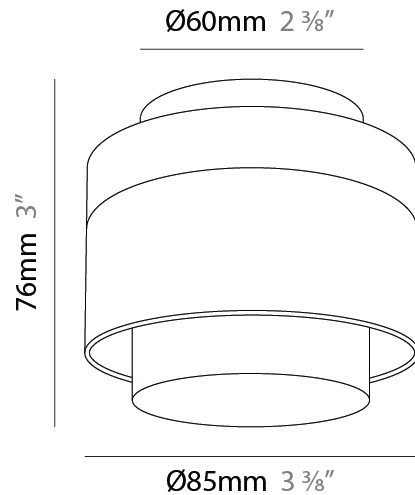

ZOOM SURFACE

A7200016-

base number   Color   Finish
Temperature   Options

1. To build a product code in our configurator select the specify button on the base model # product page
2. To build a manual product code on this datasheet choose from the options listed below in blue font and add the suffix to the base model #

GENERAL

Series: Zoom
Brand: Letroh
Division: Architectural
Mounting Type: Surface
Mounting Location: Ceiling
Subcategory: Downlight

PHYSICAL

Shape: Rectangle
Diameter (mm): 85
Diameter (in): 3 3/8
Height (mm): 76
Height (in): 3
Light Distribution: Adjustable / Downlight
Weight (kg): 0.38
Weight (lbs): 0.73
Fixture Finish: WHI / BLK
Fixture Material: Aluminum

ELECTRICAL

Lamp Type: LED (Zhaga Standard)
Input Wattage (W): 14.7
Total Output Wattage (W): 12.7
Dimming: Tri-Mode (Non-Dimming and Phase Dimming (120Vac only) and 0-10V Dimming)
Driver Included: No
Driver Location: Remote
Driver Type: Constant Current - Universal
Driver Class: Class 2
Housing: ENCP3
Input Voltage (V): 120 - 277
Constant Current (MA): 350

LED

Color Temperature (°K): 2700 / 3000
Max. Delivered Lumen (lm): 831 / 878
Nominal Lumen (lm): 1010 / 1068
CRI: >97 CRI
Lamp Life (hrs): 50000

OPTICAL

Optic°: 12 - 46
Adjustability: Tilting and rotating

RATINGS AND CERTIFICATIONS

Certified By: Certified for North American Standards
IP rating: IP20

PROJECT
TYPE
SPECIFIER
QUANTITY
DATE